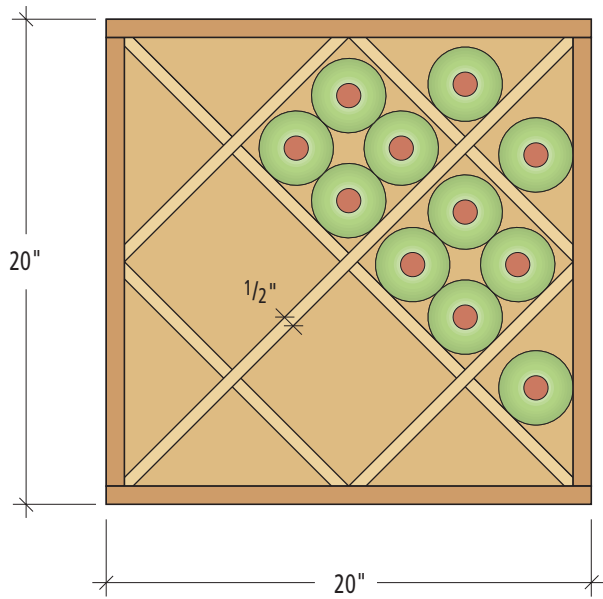

WINE RACK

NO.	ITEM	DIMENSIONS (INCHES)			MATERIAL
		T	W	L	
4	Sides	3/4	14	20	Mahogany
1	Back	1/2	19 1/4	19 1/4	Birch plywood
2	Dividers	1/2	10	26 3/16	Birch plywood
4	Dividers	1/2	10	13 1/16	Birch plywood
2	Cleats	3/4	2 1/2	18 1/2	Plywood

Elevation

Profile/section

Long divider plan & section

Short divider plan & section