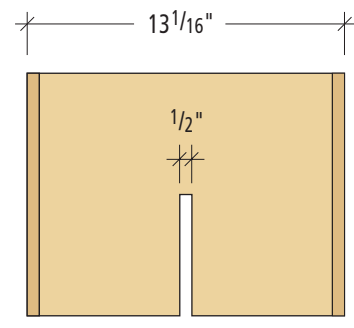

WINE RACK

NO.	ITEM	DIMENSIONS (INCHES)			MATERIAL
		T	W	L	
4	Sides	3/4	14	20	Mahogany
1	Back	1/2	19 1/4	19 1/4	Birch plywood
2	Dividers	1/2	10	26 3/16	Birch plywood
4	Dividers	1/2	10	13 1/16	Birch plywood
2	Cleats	3/4	2 1/2	18 1/2	Plywood

Elevation

Profile/section

Long divider plan & section

Short divider plan & section