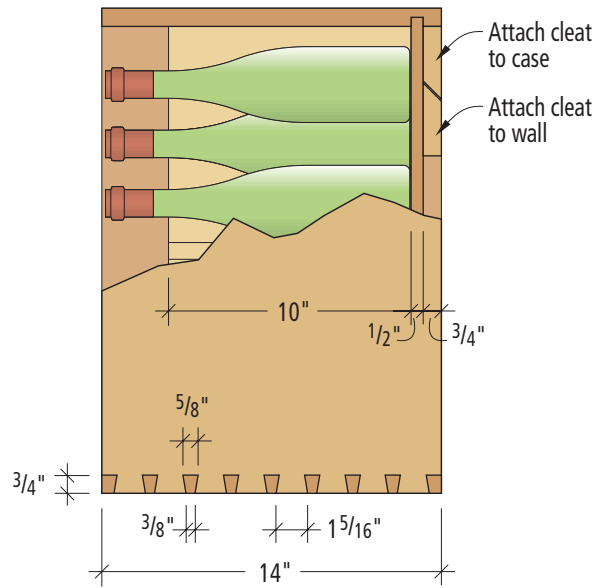

WINE RACK

NO.	ITEM	DIMENSIONS (INCHES)			MATERIAL
		T	W	L	
4	Sides	3/4	14	20	Mahogany
1	Back	1/2	19 1/4	19 1/4	Birch plywood
2	Dividers	1/2	10	26 3/16	Birch plywood
4	Dividers	1/2	10	13 1/16	Birch plywood
2	Cleats	3/4	2 1/2	18 1/2	Plywood

Elevation

Profile/section

Long divider plan & section

Short divider plan & section