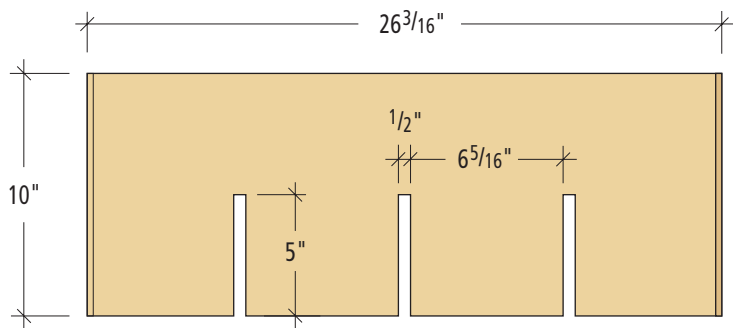

WINE RACK

NO.	ITEM	DIMENSIONS (INCHES)			MATERIAL
		T	W	L	
4	Sides	3/4	14	20	Mahogany
1	Back	1/2	19 1/4	19 1/4	Birch plywood
2	Dividers	1/2	10	26 3/16	Birch plywood
4	Dividers	1/2	10	13 1/16	Birch plywood
2	Cleats	3/4	2 1/2	18 1/2	Plywood

Elevation

Profile/section

Long divider plan & section

Short divider plan & section